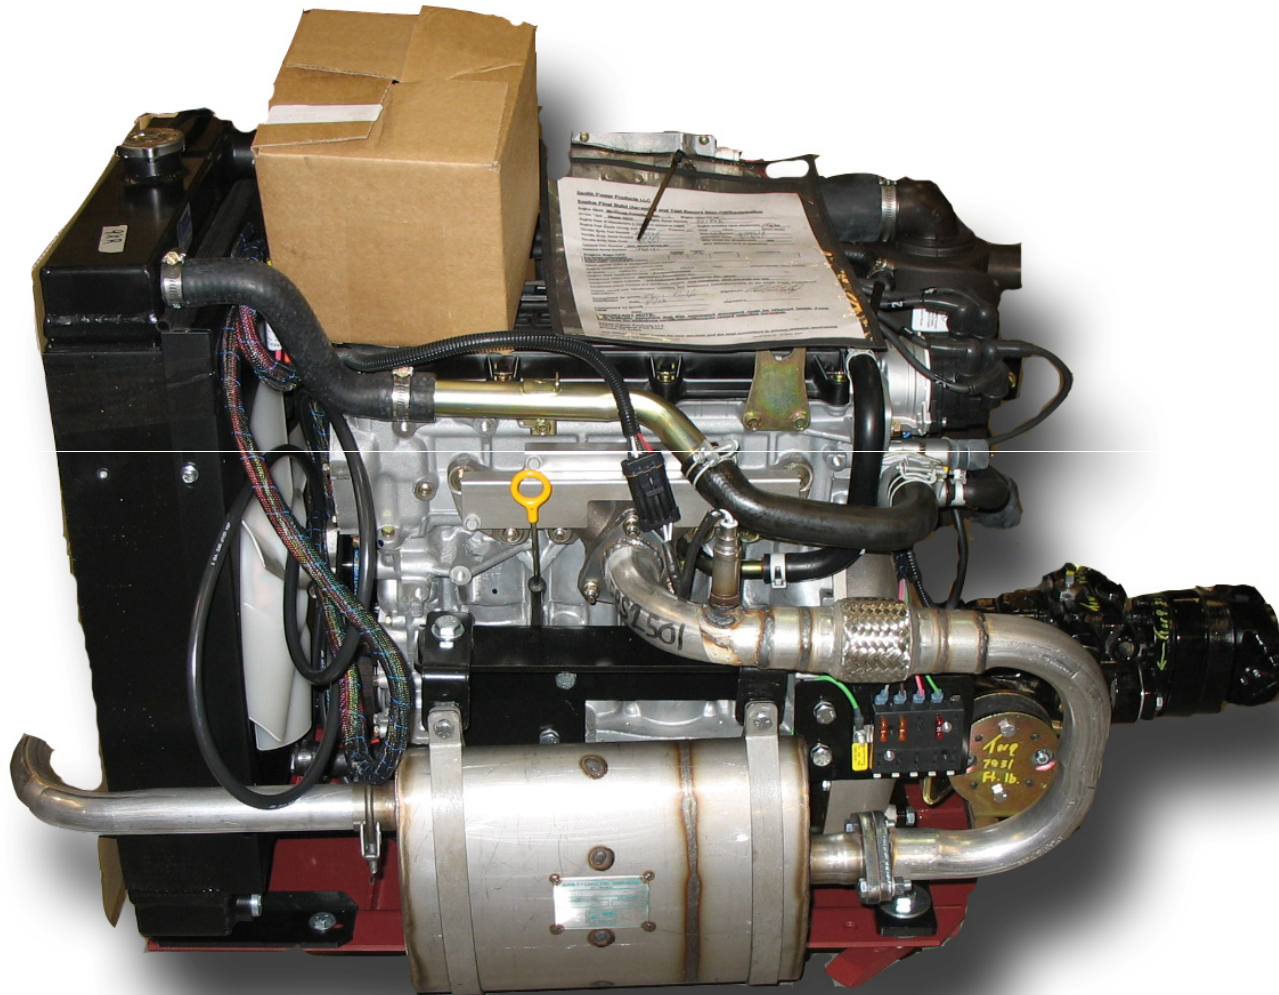

MODEL: 3333986 & 3333987 ASSY-ENG SUB NISS CG13 9XR LP & GAS
DOCUMENTED BY: John Myers
PAGE NUMBER: 67
DATE: 9/5/07

This completes 3333986 & 3333987 ASSY-ENG SUB NISS CG13 9XR LP & GAS .